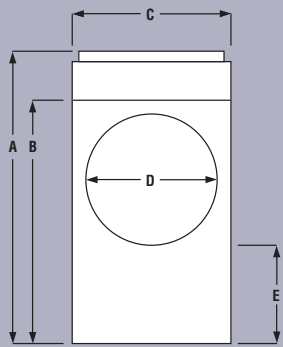

Multi-Load Dryer — MICROPROCESSOR COIN-DROP

5 YEARS — ALL PARTS

For a period from the date of original purchase through the time listed above, the designated parts that fail in normal commercial use will be repaired or replaced free of charge for the part itself, with the owner paying all other costs, including labor, transportation and customs duty. Chemical damage is excluded from all warranty coverage. See complete warranty for details.

Multi-Load Dryer	
DRYER SPECIFICATIONS	
MODEL	MDG76PC
MOTOR	
Drive motor — HP (kw)	1 (.746)
Voltage/breaker size: 120 volts/1 PH — amps	20
Airflow — cfm (cmm)	1,200 (34)
Heat input — BTU/hr. (kcal/hr.)	204,000 (51,408)
Gas inlet — in. (cm)	¾ (1.9)
CAPACITY	
Tumbler capacity — lbs. (kg)	75 (34)
Tumbler capacity — cu. ft. (cu. m)	22.4 (.634)
Tumbler depth — in. (cm)	24¾ (63.2)
Tumbler diameter — in. (cm)	44½ (113)
COLORS	
White	•
Stainless Steel	•
APPROXIMATE WEIGHT	
Crated — lbs. (kg)	892 (405)
Uncrated — lbs. (kg)	842 (382)
DIMENSIONS	
A) Overall height — in. (cm)	84½ (214.6)
B) Height with top removed for ease of installation — in. (cm)	70¾ (178.8)
C) Width — in. (cm)	46 (116.8)
D) Door opening — in. (cm)	31¾ (79.7)
E) Floor to bottom of door — in. (cm)	28¾ (72.1)
F) Depth with door open 90° — in. (cm)	72 (182.9)
G) Depth including handle — in. (cm)	36 (91.4)
H) Exhaust diameter — in. (cm)	10 (25.4)
I) Floor to exhaust outlet center — in. (cm)	16¾ (42.5)
J) Side to exhaust outlet center — in. (cm)	10 (25.4)
See specific instructions for proper installation. Because of continuous product improvement, Maytag reserves the right to change specifications without notice.	
NEW YORK CITY M.E.A.