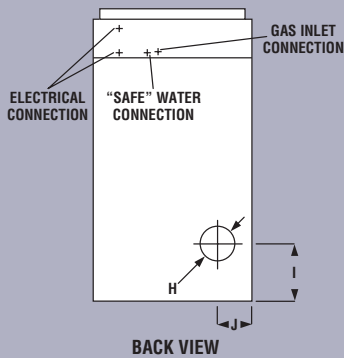

Multi-Load Dryer — MICROPROCESSOR COIN-DROP

5 YEARS — ALL PARTS

For a period from the date of original purchase through the time listed above, the designated parts that fail in normal commercial use will be repaired or replaced free of charge for the part itself, with the owner paying all other costs, including labor, transportation and customs duty. Chemical damage is excluded from all warranty coverage. See complete warranty for details.

Multi-Load Dryer	
DRYER SPECIFICATIONS	
MODEL	MDG76PC
MOTOR	
Drive motor — HP (kw)	1 (.746)
Voltage/breaker size: 120 volts/1 PH — amps	20
Airflow — cfm (cmm)	1,200 (34)
Heat input — BTU/hr. (kcal/hr.)	204,000 (51,408)
Gas inlet — in. (cm)	¾ (1.9)
CAPACITY	
Tumbler capacity — lbs. (kg)	75 (34)
Tumbler capacity — cu. ft. (cu. m)	22.4 (.634)
Tumbler depth — in. (cm)	24¾ (63.2)
Tumbler diameter — in. (cm)	44½ (113)
COLORS	
White	•
Stainless Steel	•
APPROXIMATE WEIGHT	
Crated — lbs. (kg)	892 (405)
Uncrated — lbs. (kg)	842 (382)
DIMENSIONS	
A) Overall height — in. (cm)	84½ (214.6)
B) Height with top removed for ease of installation — in. (cm)	70¾ (178.8)
C) Width — in. (cm)	46 (116.8)
D) Door opening — in. (cm)	31¾ (79.7)
E) Floor to bottom of door — in. (cm)	28¾ (72.1)
F) Depth with door open 90° — in. (cm)	72 (182.9)
G) Depth including handle — in. (cm)	36 (91.4)
H) Exhaust diameter — in. (cm)	10 (25.4)
I) Floor to exhaust outlet center — in. (cm)	16¾ (42.5)
J) Side to exhaust outlet center — in. (cm)	10 (25.4)
See specific instructions for proper installation. Because of continuous product improvement, Maytag reserves the right to change specifications without notice.	
NEW YORK CITY M.E.A.