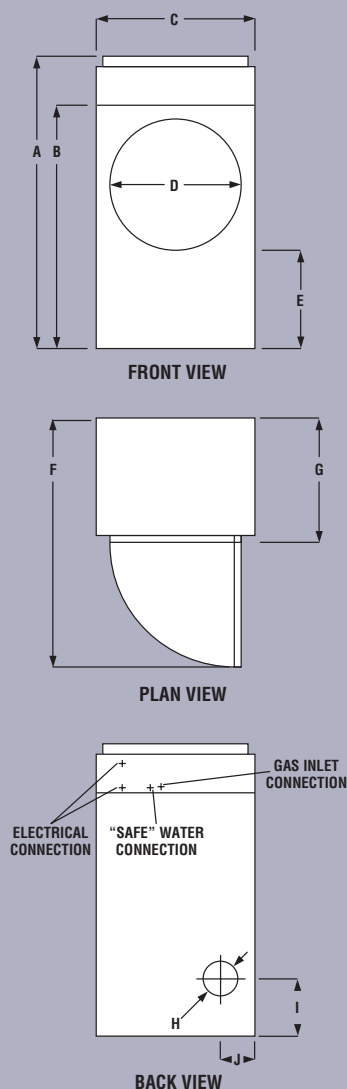

FOR YOUR CUSTOMERS:

- 75-Lb. Capacity
- Fast, Efficient Drying
- Dries Large Loads And Big, Bulky Items
- Extra-Large Door Opening
- Microprocessor Controls

FOR YOUR OPERATION:

- Fits Through A 36" Door
- Programmable Controls
- Easy-To-Change Cycle Times, Temperatures And Prices
- Easy-Clean Lint Filter

BUILT-TO-LAST™ FEATURES:

- Totally Enclosed Motor And Cabinet
- Heavy-Duty Steel Door
- The Best Warranty In The Business

**75-LB. EZFit™
DRYER FITS THROUGH A 36" DOOR.**

*Model MDG76PCBWW
(White)*

Model MDG76PCBWS (Stainless Steel)

LAUNDRY SOLUTIONS YOU CAN **DEPEND ON.**

CLP689

Multi-Load Dryer — MICROPROCESSOR COIN-DROP

Multi-Load Dryer

DRYER SPECIFICATIONS

MODEL	MDG76PC
MOTOR	
Drive motor — HP (kw)	1 (.746)
Voltage/breaker size: 120 volts/1 PH — amps	20
Airflow — cfm (cmm)	1,200 (34)
Heat input — BTU/hr. (kcal/hr.)	204,000 (51,408)
Gas inlet — in. (cm)	¾ (1.9)
CAPACITY	
Tumbler capacity — lbs. (kg)	75 (34)
Tumbler capacity — cu. ft. (cu. m)	22.4 (.634)
Tumbler depth — in. (cm)	24¾ (63.2)
Tumbler diameter — in. (cm)	44½ (113)
COLORS	
White	•
Stainless Steel	•
APPROXIMATE WEIGHT	
Crated — lbs. (kg)	892 (405)
Uncrated — lbs. (kg)	842 (382)
DIMENSIONS	
A) Overall height — in. (cm)	84½ (214.6)
B) Height with top removed for ease of installation — in. (cm)	70¾ (178.8)
C) Width — in. (cm)	46 (116.8)
D) Door opening — in. (cm)	31¾ (79.7)
E) Floor to bottom of door — in. (cm)	28¾ (72.1)
F) Depth with door open 90° — in. (cm)	72 (182.9)
G) Depth including handle — in. (cm)	36 (91.4)
H) Exhaust diameter — in. (cm)	10 (25.4)
I) Floor to exhaust outlet center — in. (cm)	16¾ (42.5)
J) Side to exhaust outlet center — in. (cm)	10 (25.4)